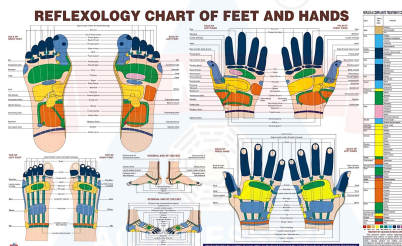

Variations

Image	SKU
	1624

ANCS YOGA CHART

[Get Price](#)

Variations

Image	SKU
	1630

DR. VOLL ELECTRO ACUPUNCTURE CHART

[Get Price](#)

Variations

Image	SKU
	1610

Image Coming Soon

FENG-SHUI CHART - BAGUA CHART

[Get Price](#)

Variations

Image	SKU
 <p>Image Coming Soon</p>	1608

REFLEXOLOGY CHART ENGLISH