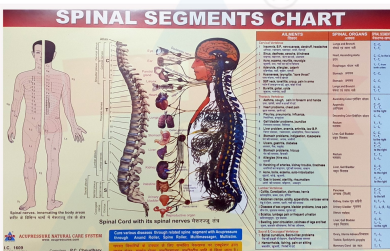

!!सर्वे सन्तु निरामया!!

!!सर्वे सन्तु निरामया!!

!!सर्वे सन्तु निरामया!!