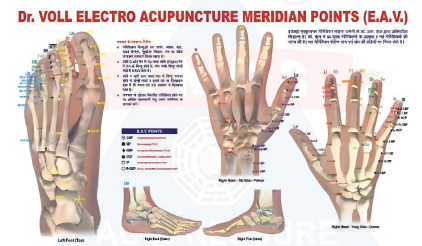

Image	SKU
	1624

ANCS YOGA CHART

[Get Price](#)

Variations

Image	SKU
	1630

DR. VOLL ELECTRO ACUPUNCTURE CHART

[Get Price](#)

Variations

Image	SKU
	1610

FENG-SHUI CHART – BAGUA CHART

[Get Price](#)

Variations

Image	SKU
	1608

REFLEXOLOGY CHART ENGLISH

[Get Price](#)

Variations