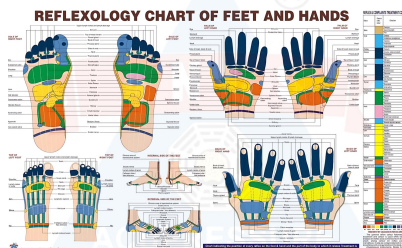

[Get Price](#)

Variations

Image	SKU
	1619

ANCS TENS ELECTRODE PLACEMENT CHART

[Get Price](#)

Variations

Image	SKU
	1624

ANCS YOGA CHART

[Get Price](#)

Variations

Image	SKU
	1630

DR. VOLL ELECTRO ACUPUNCTURE CHART

[Get Price](#)

Variations

Image	SKU
	1610

Image Coming Soon

FENG-SHUI CHART - BAGUA CHART

[Get Price](#)

Variations

Image	SKU
	1608

REFLEXOLOGY CHART ENGLISH

[Get Price](#)

Variations

Image	SKU
	1613