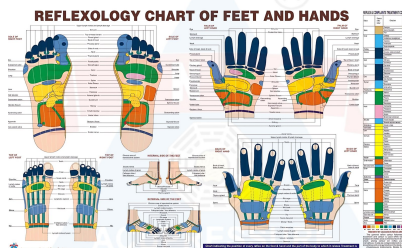

Image	SKU
	1624

ANCS YOGA CHART

[Get Price](#)

Variations

Image	SKU
	1630

DR. VOLL ELECTRO ACUPUNCTURE CHART

[Get Price](#)

Variations

Image	SKU
	1610

Image Coming Soon

FENG-SHUI CHART - BAGUA CHART

[Get Price](#)

Variations

Image	SKU
	1608

REFLEXOLOGY CHART ENGLISH

[Get Price](#)