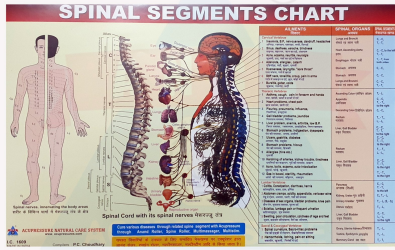

ANCS REFLEXOLOGY COLOUR VISITING CHART - HAND

[Get Price](#)

Variations

Image	SKU
	1620 (A)

ANCS REFLEXOLOGY COLOUR VISITING CARD - FOOT

[Get Price](#)

Variations

Image	SKU
	1620

Image Coming Soon

ANCS SHREE YANTRA POSTER

[Get Price](#)

Variations

Image	SKU
	1617

!!सर्वे सन्तु निरामया!!

ANCS SPINE CHART - SPINAL SEGMENTS

[Get Price](#)