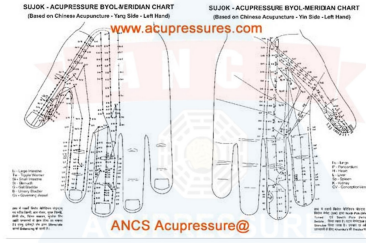

!!सर्वे सन्तु निरामया!!

ANCS ACUPRESSURE SUJOK BYOL MERIDIAN CHART B/W

[Get Price](#)

Variations

Image	SKU
	1602