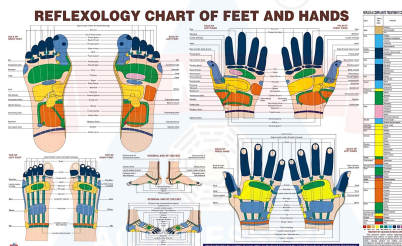

ANCS SWASTIK POSTER

[Get Price](#)

Variations

Image	SKU
	1619

ANCS TENS ELECTRODE PLACEMENT CHART

[Get Price](#)

Variations

Image	SKU
	1624

ANCS YOGA CHART

[Get Price](#)

Variations

Image	SKU
	1630

DR. VOLL ELECTRO ACUPUNCTURE CHART

[Get Price](#)

Variations

Image	SKU
	1610

Image Coming Soon

FENG-SHUI CHART - BAGUA CHART

[Get Price](#)

Variations

Image	SKU
	1608

REFLEXOLOGY CHART ENGLISH

[Get Price](#)

Variations