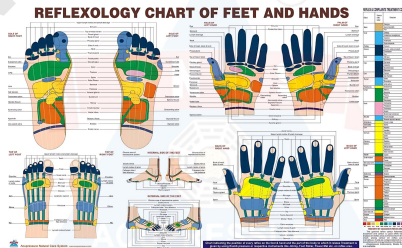

ANCS YOGA CHART

[Get Price](#)

Variations

Image	SKU
	1630

DR. VOLL ELECTRO ACUPUNCTURE CHART

[Get Price](#)

Variations

Image	SKU
	1610

Image Coming Soon

REFLEXOLOGY CHART ENGLISH

[Get Price](#)

Variations

Image	SKU
	1613

FENG-SHUI CHART - BAGUA CHART

[Get Price](#)

Variations