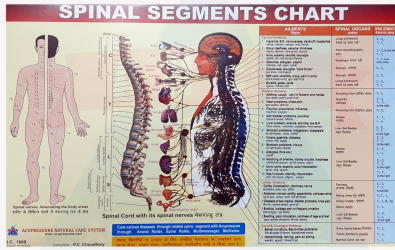

!!सर्वे सन्तु निरामया!!

ANCS SPINE CHART - SPINAL SEGMENTS

[Get Price](#)

Variations

Image	SKU
	1609