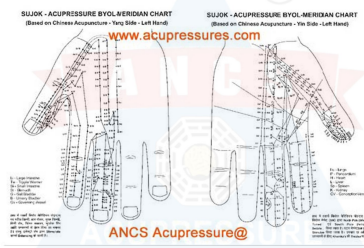

!!सर्वे सन्तु निरामया!!

ANCS ACUPRESSURE SUJOK BYOL MERIDIAN CHART B/W

[Get Price](#)

Variations

Image	SKU
	1602