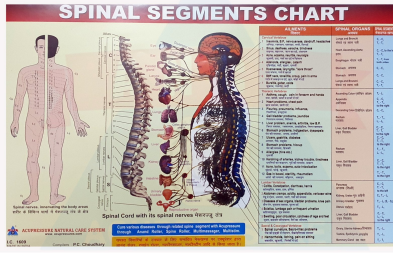

ANCS REFLEXOLOGY COLOUR VISITING CHART - HAND

[Get Price](#)

Variations

Image	SKU
	1620 (A)

ANCS REFLEXOLOGY COLOUR VISITING CARD - FOOT

[Get Price](#)

Variations

Image	SKU
	1620

Image Coming Soon

ANCS SHREE YANTRA POSTER

[Get Price](#)

Variations

Image	SKU
	1617

!!सर्वे सन्तु निरामया!!

ANCS SPINE CHART - SPINAL SEGMENTS

[Get Price](#)