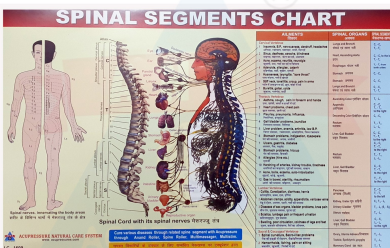

!!सर्वे सन्तु निरामया!!

!!सर्वे सन्तु निरामया!!

!!सर्वे सन्तु निरामया!!