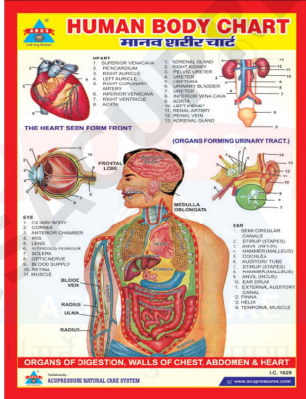

EAR REFELXOLOGY CHART

ANCS EAR REFELXOLOGY CHART

[Get Price](#)
Variations

Image	SKU
	1607

ANCS FACE REFLEXOLOGY CHART - FOR FACE POINT

[Get Price](#)
Variations

Image	SKU
	1603

ANCS AYRUVEDIC CHART TEN ORIGIN

[Get Price](#)
Variations

Image	SKU
	1601

ANCS HUMAN BODY ENERGY CLOCK CHART

[Get Price](#)
Variations

Image	SKU
	1625

ANCS HUMAN BODY ORGANS CHARTS

[Get Price](#)
Variations

Image	SKU
	1629